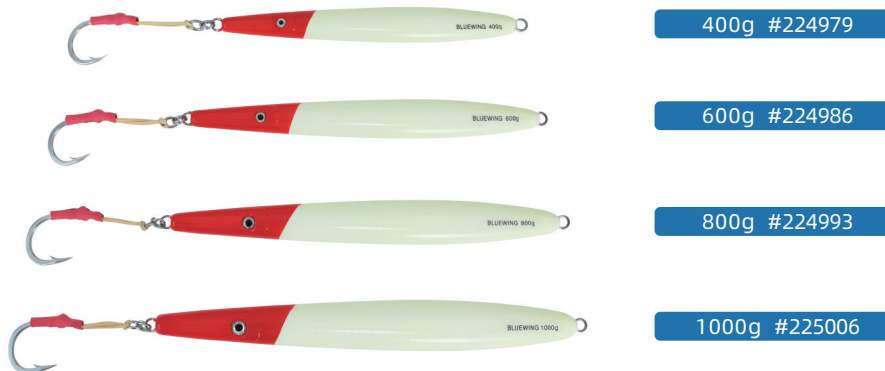

HAMMERED DIAMOND JIGS

Gold

Chrome

Weight	Length	Width	Thickness	Hook Size	Pack Qty	MSRP
3 oz	4.13 in	0.71 in	0.41 in	6/0	1	\$ 8.99
5 oz	4.92 in	0.87 in	0.49 in	6/0	1	\$ 10.99
8 oz	5.71 in	0.98 in	0.55 in	7/0	1	\$ 13.99
10 oz	6.10 in	1.06 in	0.59 in	8/0	1	\$ 15.99
12 oz	6.50 in	1.14 in	0.63 in	9/0	1	\$ 17.99
16 oz	7.28 in	1.26 in	0.71 in	9/0	1	\$ 20.99

BIG GAME JIG GLOW

Code #	Weight	Length	Width	Hook Size	Pack Qty	MSRP
224979	400g	8.2 in	0.85 in	9/0	1	\$ 22.99
224986	600g	9.2 in	1.0 in	9/0	1	\$ 27.99
224993	800g	10.2 in	1.1 in	10/0	1	\$ 33.99
225006	1000g	10.8 in	1.2 in	10/0	1	\$ 45.99